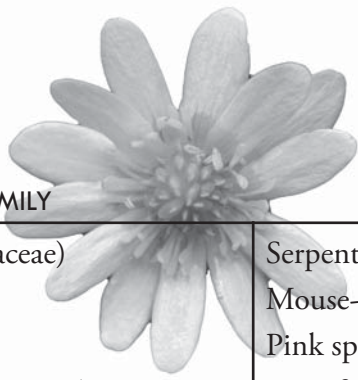

Flora of Ring Mountain

Continued

FAMILY	COMMON NAME	SCIENTIFIC NAME	NATIVE	NOTES	
Pink (Caryophyllaceae)	Serpentine sandwort	Minuartia douglasii	x		
	Mouse-ear chickweed	Cerastium glomeratum			
	Pink spurrey	Spergularia rubra			
Plantain (Plantaginaceae)	Dwarf plantain	Plantago erecta	x		
	English plantain	Plantago lanceolata			
Poppy (Papaveraceae)	California poppy	Eschscholzia californica	x		
Primrose (Primulaceae)	Scarlet pimpernel	Anagallis arvensis			
Rush (Juncaceae)	Iris-leaved rush	Juncus phaeocephalus	x		
	Western rush	Juncus occidentalis	x		
Sedge (Cyperaceae)	Common turfsedge	Carex praegracilis	x		
	Sedge	Carex sp.	x		
Sumac (Anacardiaceae)	Poison oak	Toxicodendron diversilobum	x		
Sunflower (Asteraceae)	Cottontop	Micropus californicus	x		
	Coyote brush	Baccharis pilularis	x		
	Douglas' dandelion	Microseris douglasii	x		
	Evax	Hesperevax sparsiflora	x		
	Goldfields	Lasthenia gracilis	x		
	Hairy cat's-ears	Hypochaeris radicata			
	Hayfield tarweed	Hemizonia congesta	x		
	Italian thistle	Carduus pycnocephalus			
	Pineapple weed	Chamomilla suaveolens			
	Soliva	Soliva sessilis			
	Tidy-tips	Layia platyglossa	x		
	Yarrow	Achillea millefolium	x		
	Valerian (Valerianaceae)	Plectritis	Plectritis sp.	x	
Violet (Violaceae)	Johnny-jump-up	Viola pedunculata	x		
Woodfern (Dryopteraceae)	Swordfern	Polystichum munitum	x